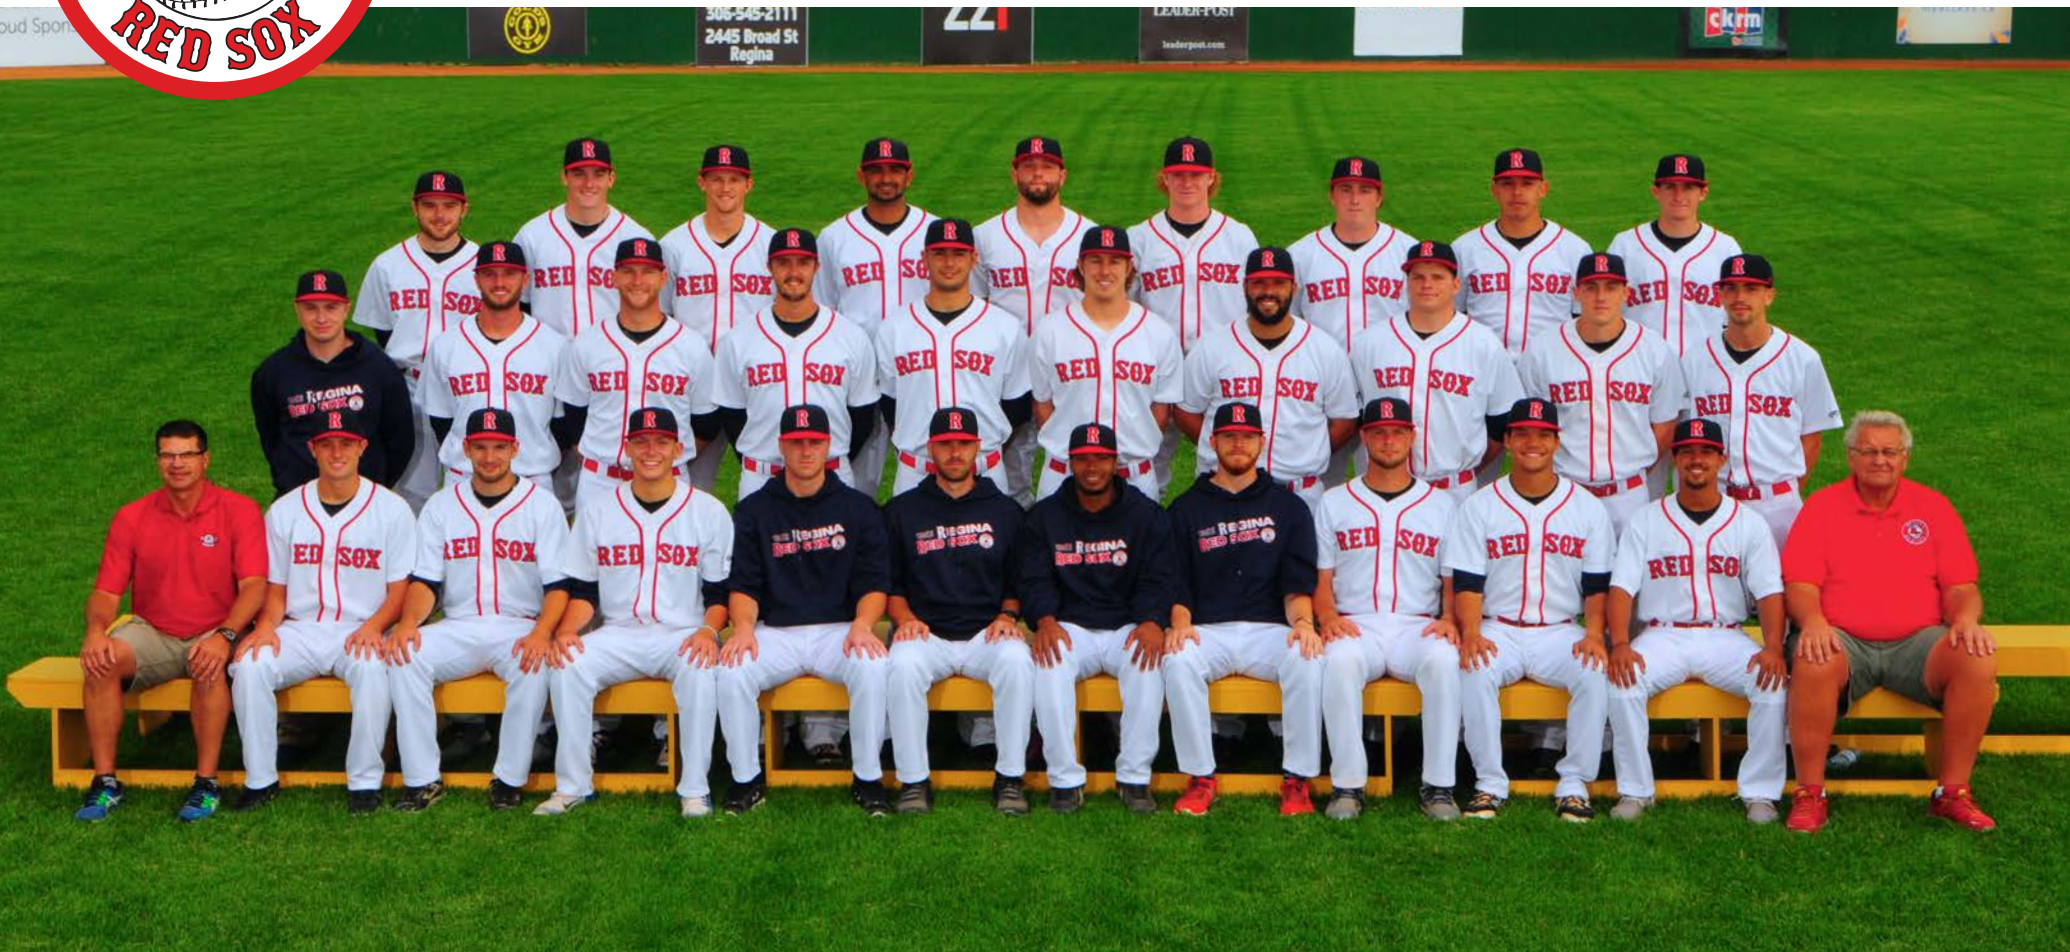

# 2016 REGINA RED SOX

**BACK ROW (L-R): COLIN GUDEREIT, CALEB DUNN, JUSTIN ERLANDSON, ADAM PRASHAD, ADEN CAMPBELL, GEORDIE MCDUGALL, CHASE NISTOR, MICHAEL GARCIA, DEREK SLATE**

**MIDDLE ROW: DARIEN ENGELHARDT (TRAINER), KORBIN POLSTON, SAM BRUNNER, LANDON RUSSO, ANDREW MIRASTY, JAKE HOWARD, ALLAN SANCHEZ, SETH SORENSEN, RYAN LAMBRECHT, SKYLER HENSON**

**FRONT ROW: GARY BROTZEL (PRESIDENT), PAUL RUPNIK, JORDAN SCHULZ, BEN SCHWEINFURTH, GEOFF MACDONALD (ASSISTANT COACH), MITCH MACDONALD (HEAD COACH), RANDY RAMIREZ (ASSISTANT COACH), CORY CARTER (ASSISTANT COACH), WILL FREI, JONATHAN NUNNALLY, GABRIEL MONTERO, BERNIE EISWIRTH (GENERAL MANAGER)**